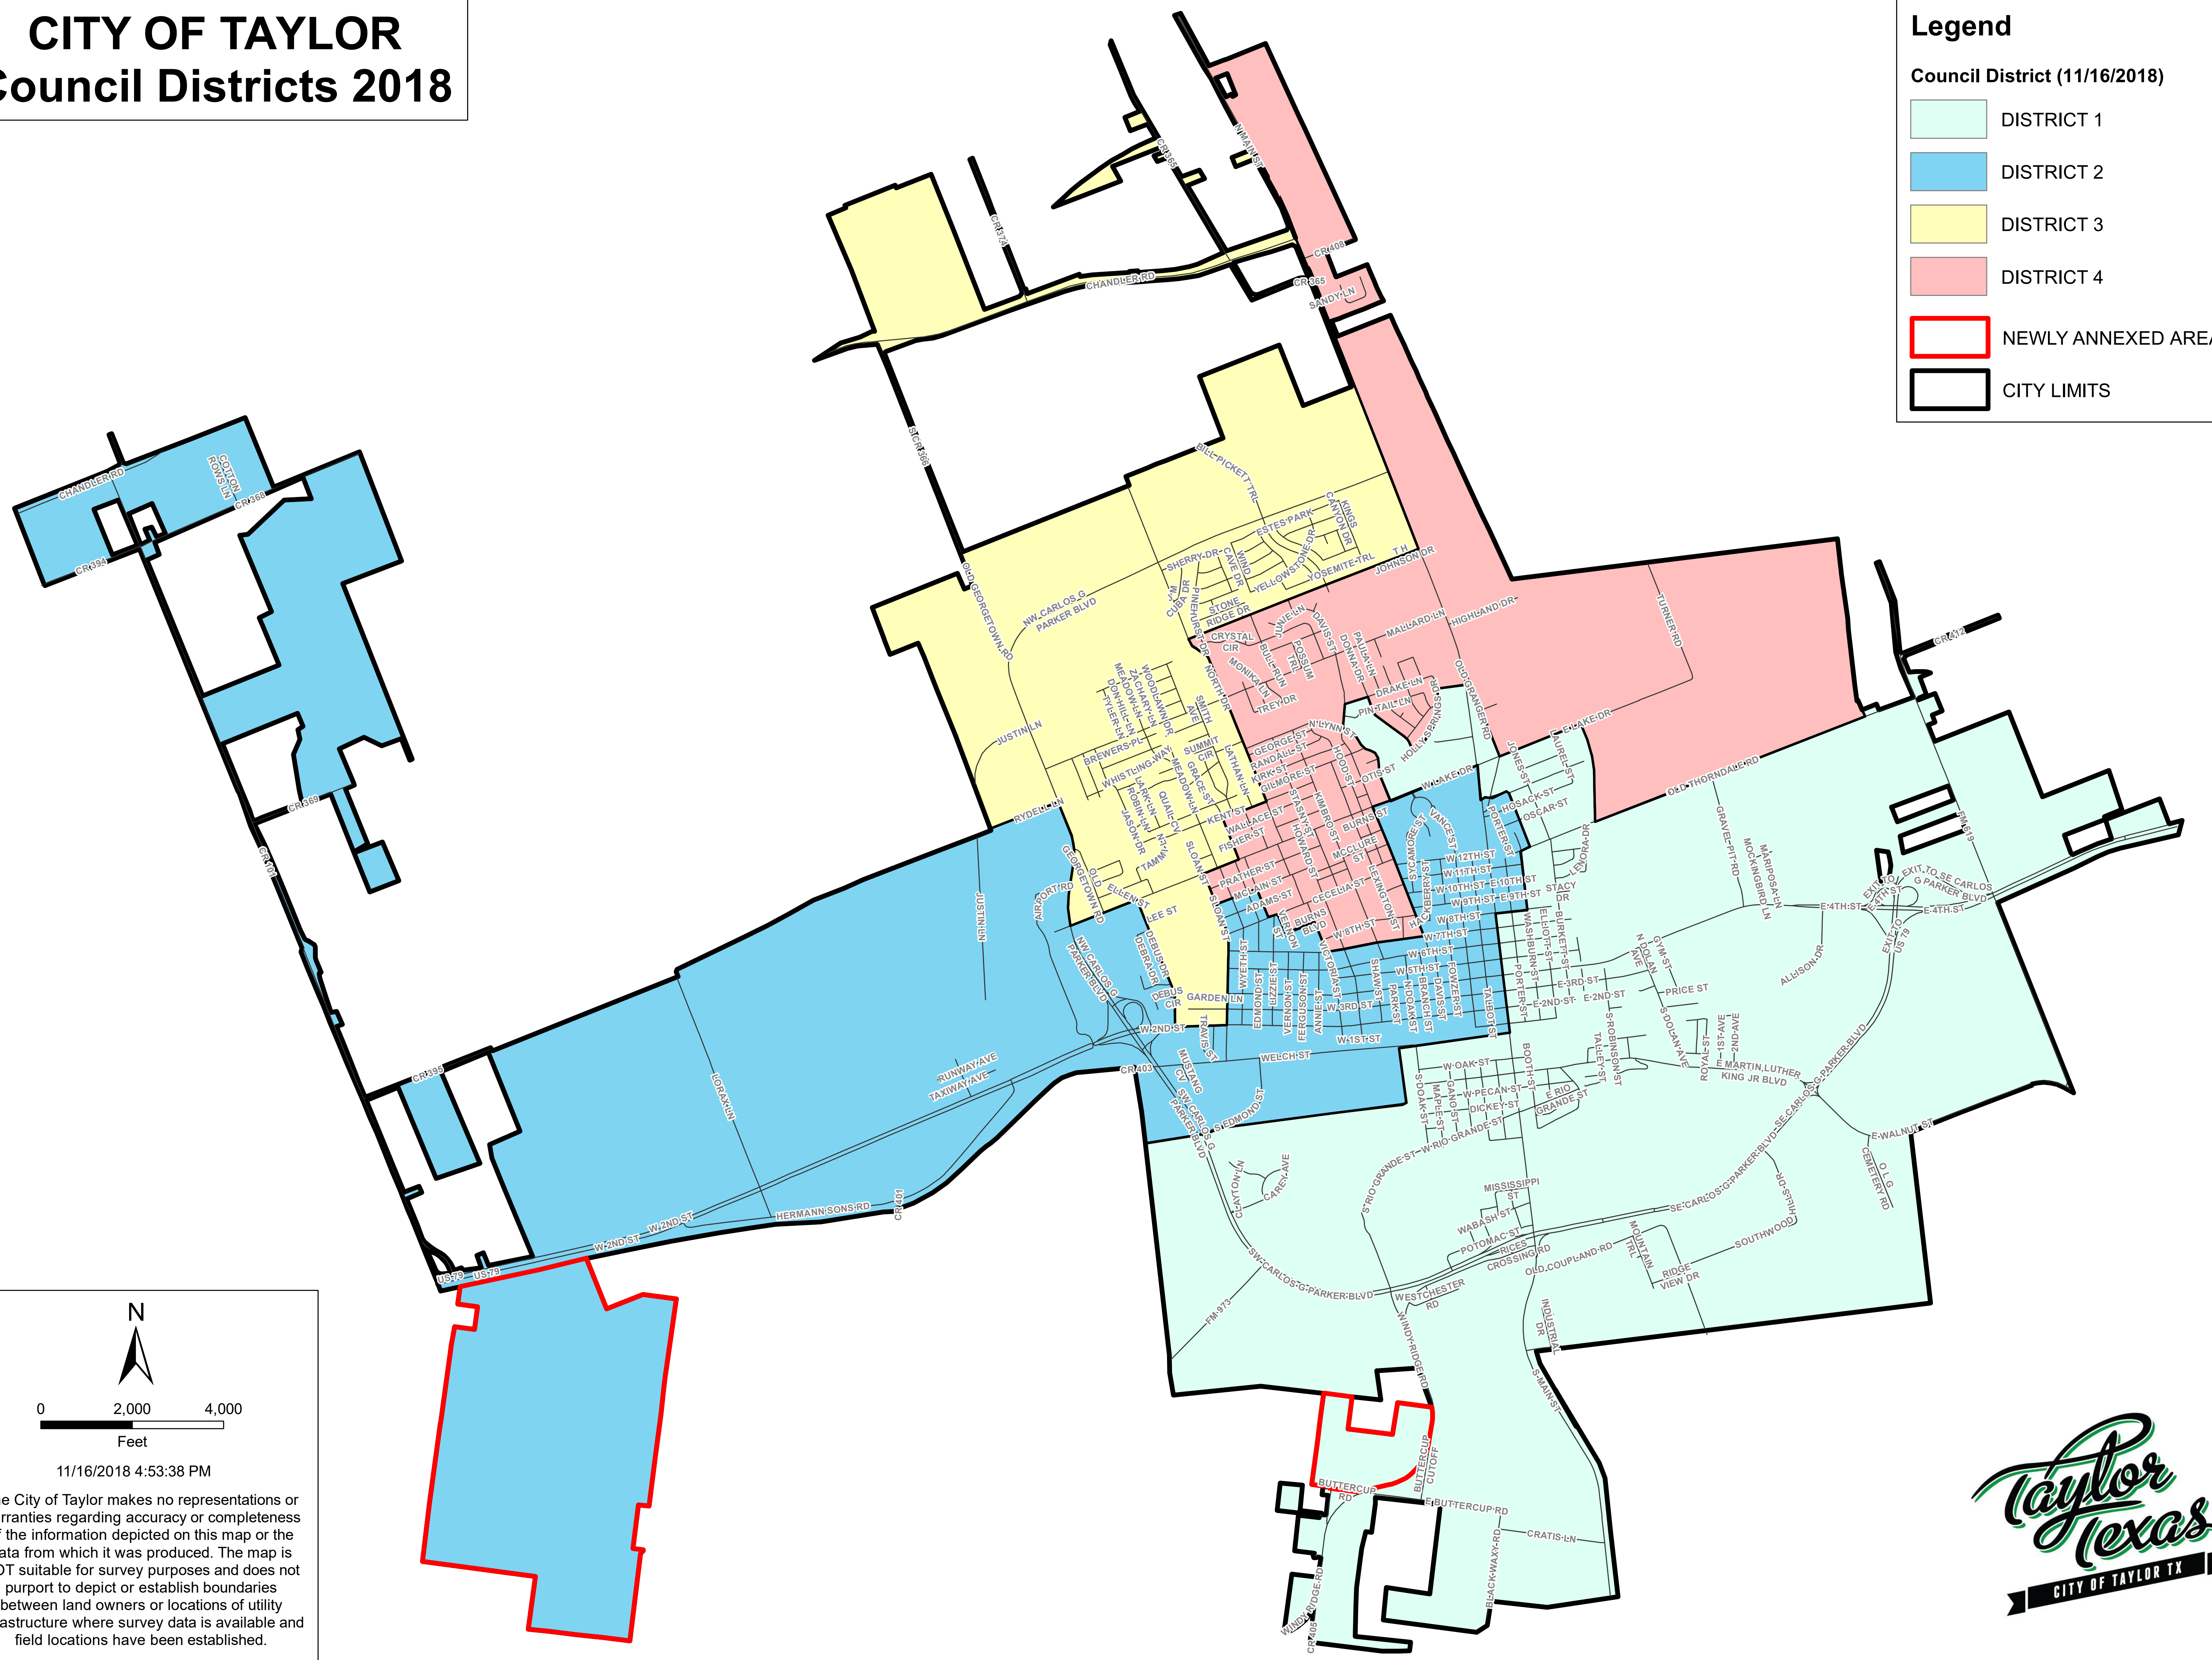

# CITY OF TAYLOR Council Districts 2018

**Legend**

**Council District (11/16/2018)**

- DISTRICT 1
- DISTRICT 2
- DISTRICT 3
- DISTRICT 4
- NEWLY ANNEXED AREAS
- CITY LIMITS

11/16/2018 4:53:38 PM

The City of Taylor makes no representations or warranties regarding accuracy or completeness of the information depicted on this map or the data from which it was produced. The map is NOT suitable for survey purposes and does not purport to depict or establish boundaries between land owners or locations of utility infrastructure where survey data is available and field locations have been established.

Document Path: F:\Taylor\_Ongoing\_work\GIS\Council\_Districts.mxd